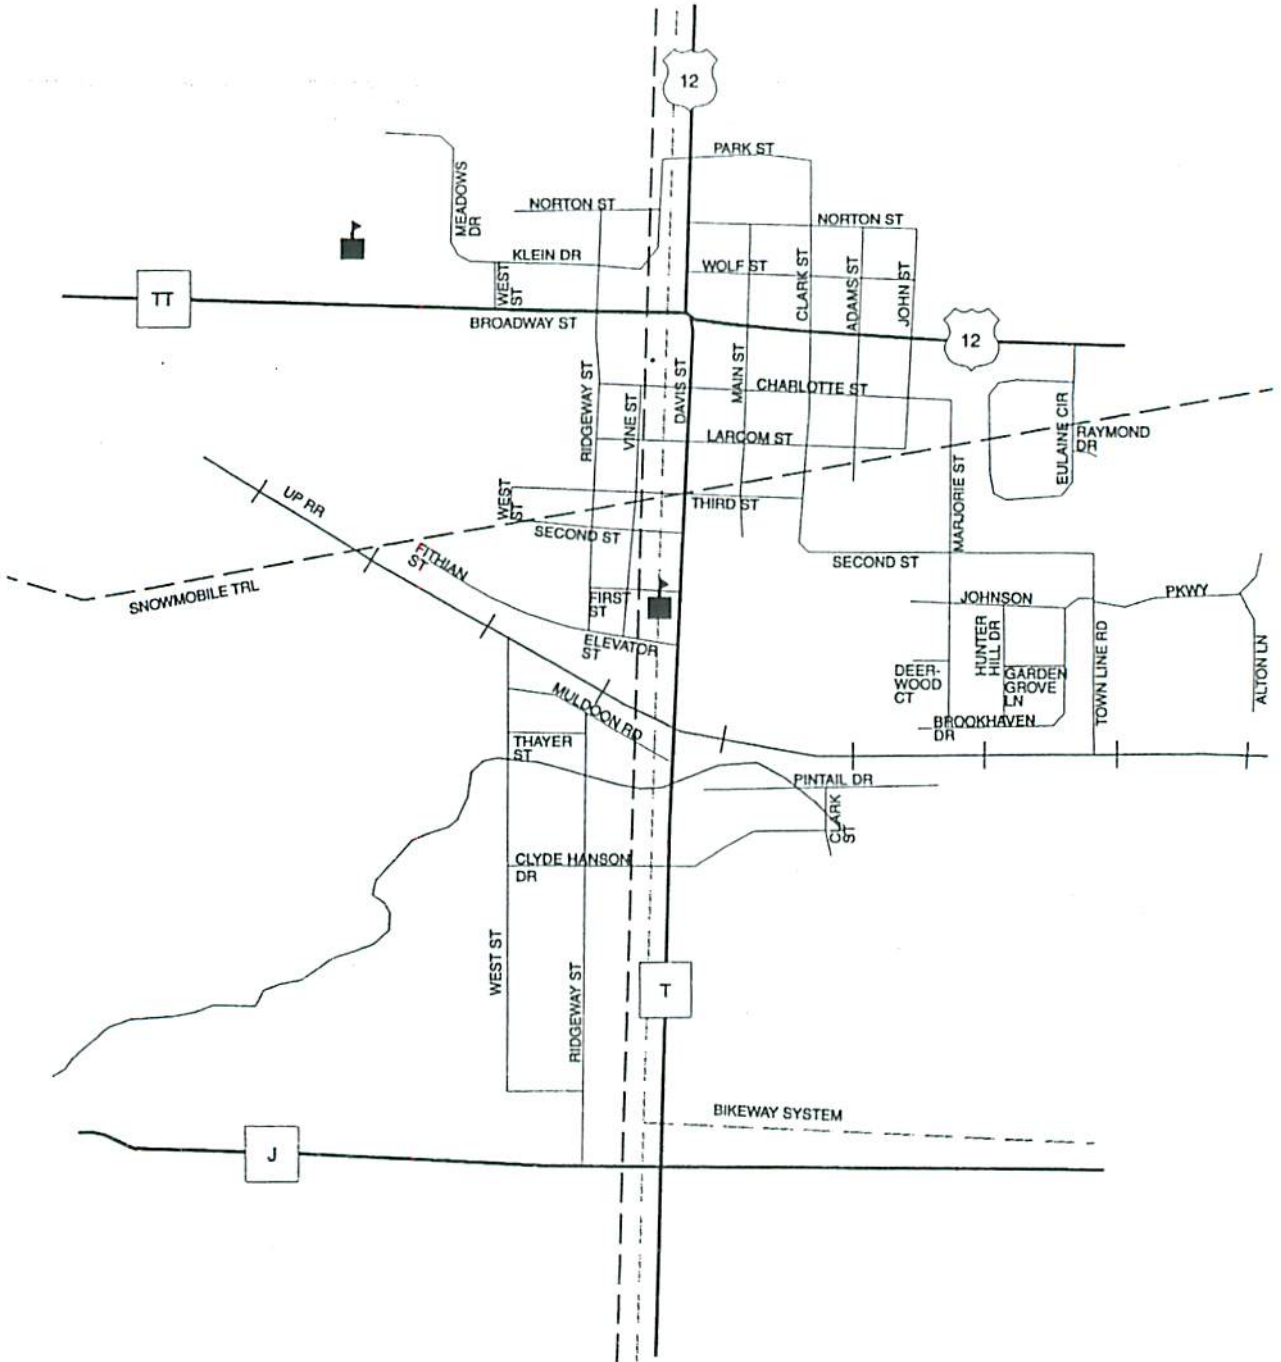

# Village of Hammond

400200 0 400 800 1,200 1,600  
Feet

**Legend**  
Village boundary  
Parcels

Sept 22 2008

# Hammond Base Map