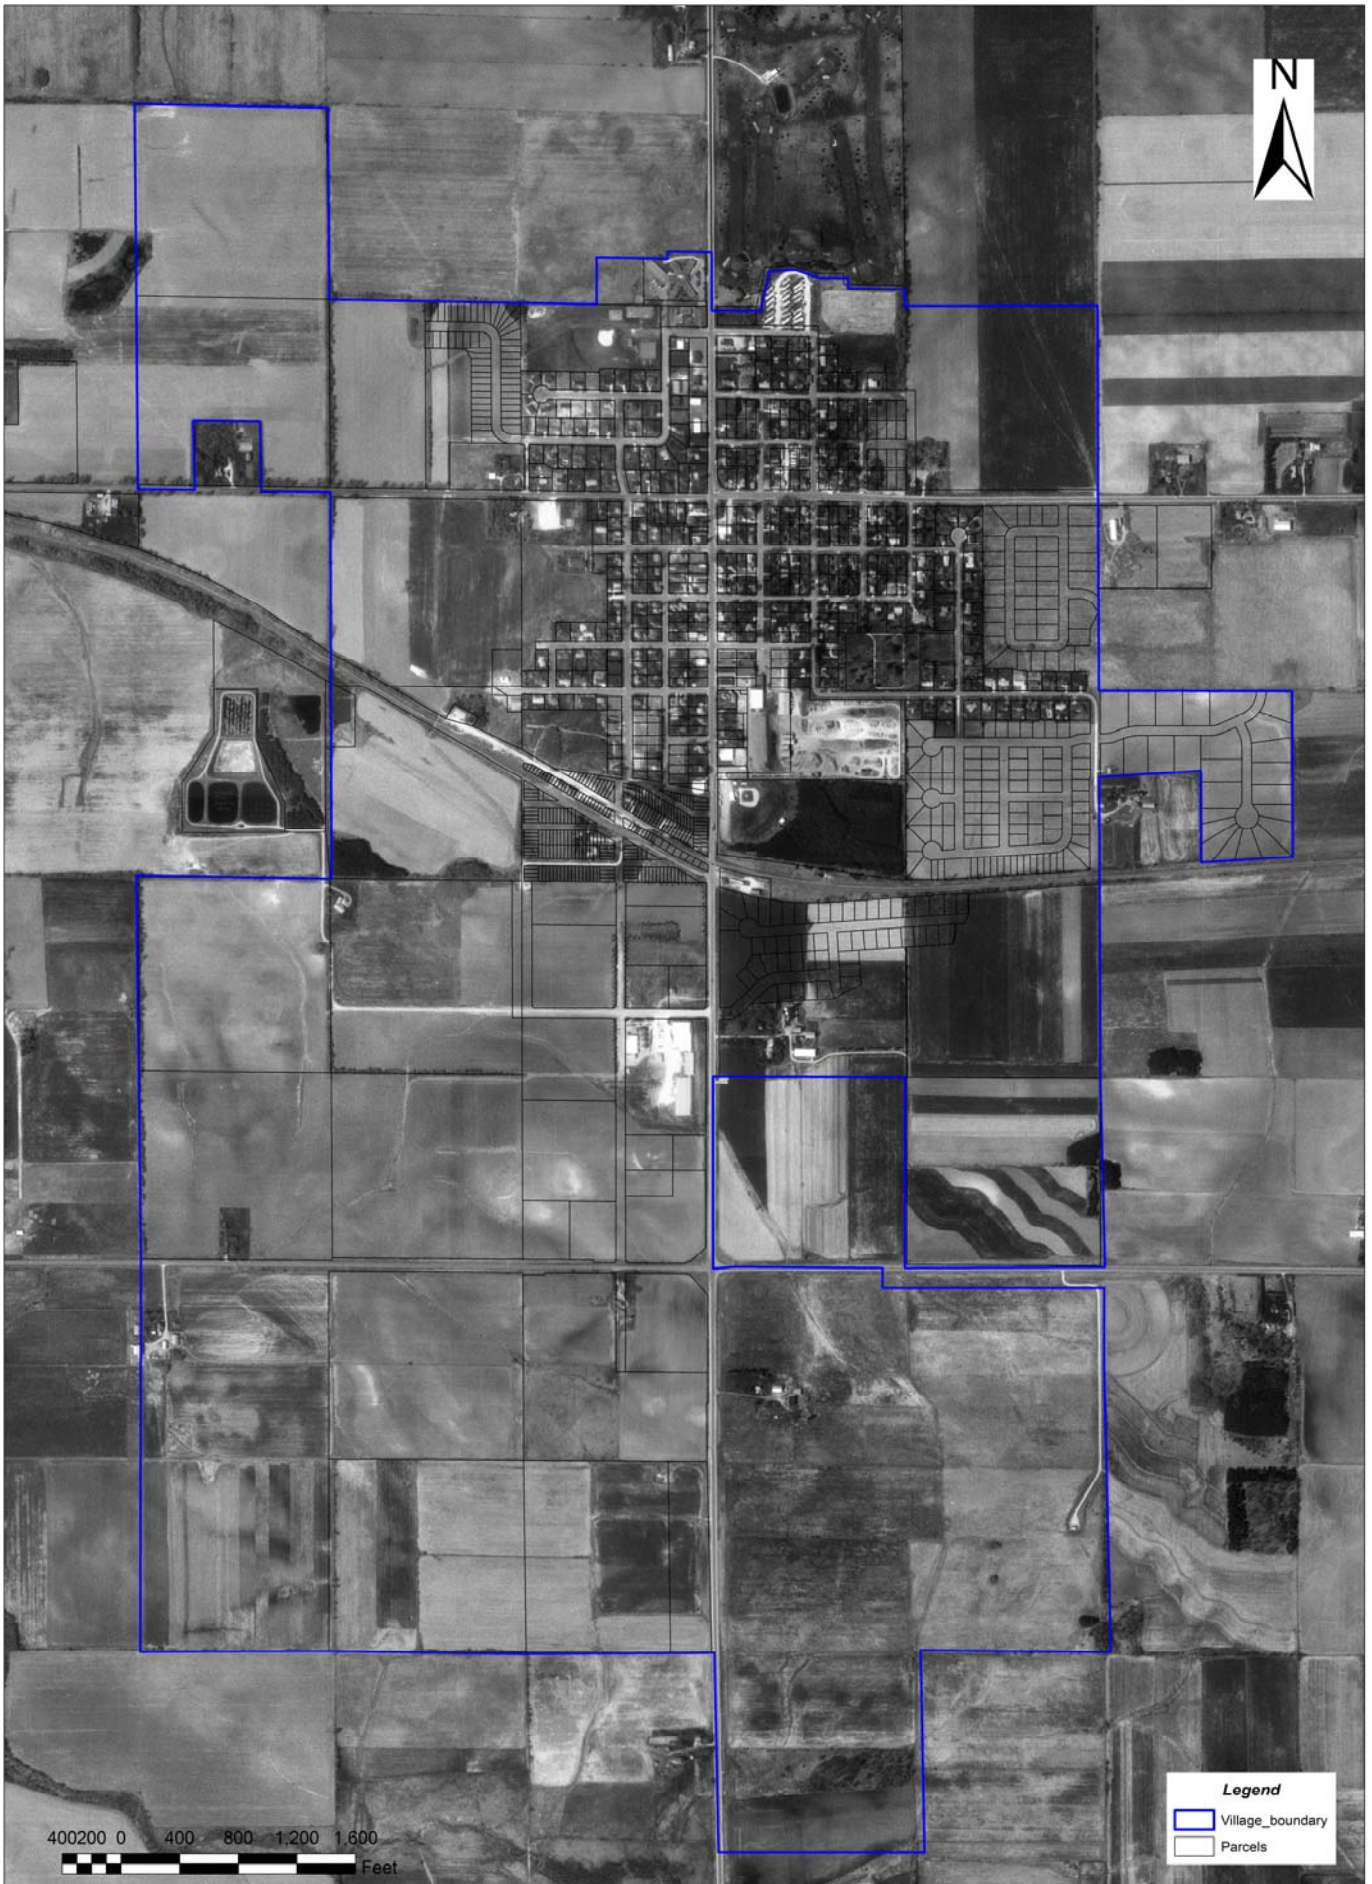

# Village of Hammond

400200 0 400 800 1,200 1,600  
Feet

**Legend**  
Village boundary  
Parcels

Sept 22 2008

# Hammond Base Map